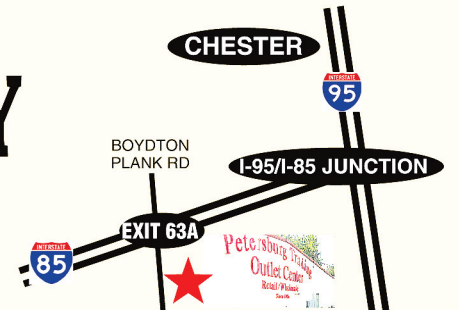

YOUR LOCAL SOURCE FOR ALL YOUR GARDENING NEEDS

PETERSBURG TRADING COMPANY

5927 Boydton Plank Road, Petersburg, VA
(I-95 to I-85 to exit 63A, drive one mile on Route 1, tan building on the left)

Mon. - Fri. 9am - 6pm
Sat. 9am - 5pm | Sun. 11am - 4pm

ONLY A 10 MINUTE DRIVE FROM CHESTER 861-3500

Lunch & Learn

APRIL 22ND NOON TO 2 PM

Hungry...for knowledge?

Please join us at our complimentary class on Osteoporosis and Fragility Fracture Prevention presented by CJW Medical Center.